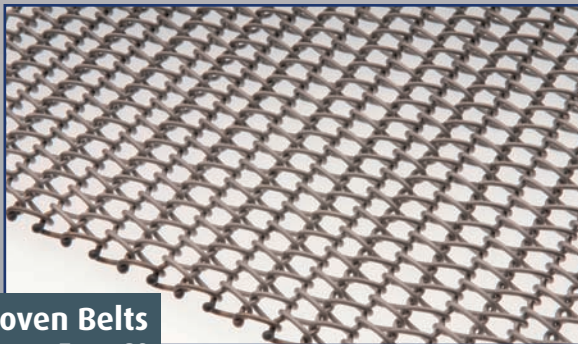

## METAL CONVEYOR BELTS

**Eye Link Belts**  
Type DL/DO

**Twenteflex Belts**  
Type TBU

**Wire Mesh Belts**  
Type GR

**Positive Woven Belts**  
Type GPS

**Woven Belts**  
Type GS

**Woven Belts**  
Type RS

**Woven Belts**  
Type CB

**Woven Belts**  
Type GS flattened wire